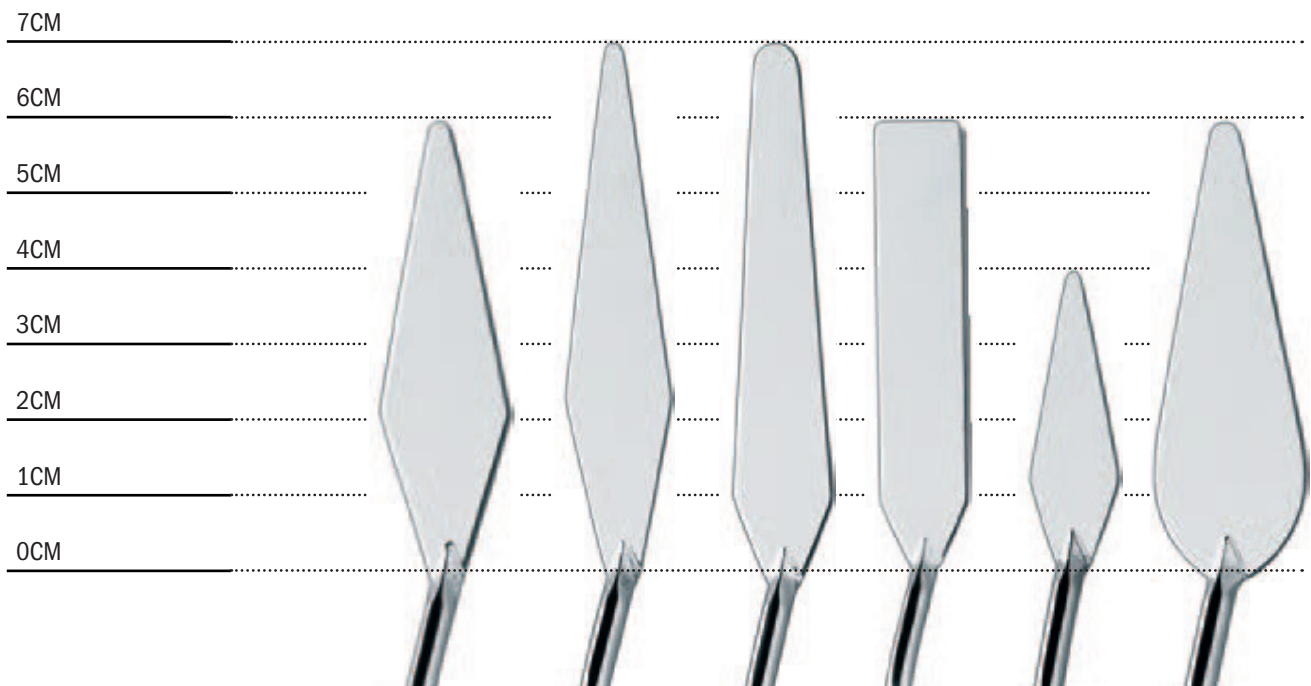

Art Spectrum® Palette & Painting Knives

Art Spectrum® Painting and Palette Knives are a professional quality European made range with hand ground hardened steel blades in a black burnished finish. The handle is made of Olive wood and has a polished brass ferule.

BLADE LENGTH	6CM	7CM	7CM	6CM	4CM	6CM
	MOQ 6	MOQ 6	MOQ 6	MOQ 6	MOQ 6	MOQ 6
	PN1	PN2	PN3	PN4	PN5	PN6

Art Spectrum® Palette & Painting Knives

BLADE LENGTH	7CM	8CM	7CM	9CM	6CM
	MOQ 6	MOQ 6	MOQ 6	MOQ 6	MOQ 6
	1005	1007	1008	1023	1027

Art Spectrum® Palette & Painting Knives

BLADE LENGTH	10CM	5CM	3CM	4CM
	MOQ 6	MOQ 6	MOQ 6	MOQ 6
	1028	1080	1081	1090

Art Spectrum® Palette & Painting Knives

BLADE LENGTH	10CM	16CM	9CM	10CM
	MOQ 6	MOQ 6	MOQ 6	MOQ 6
	1000	1044	1047	1048

Art Spectrum® Palette & Painting Knives

BLADE LENGTH	12CM	13CM	11CM	CRANKED 10CM	CRANKED 10CM
	MOQ 6	MOQ 6	MOQ 6	MOQ 6	MOQ 6
	1049	1056	1111	1046	1053