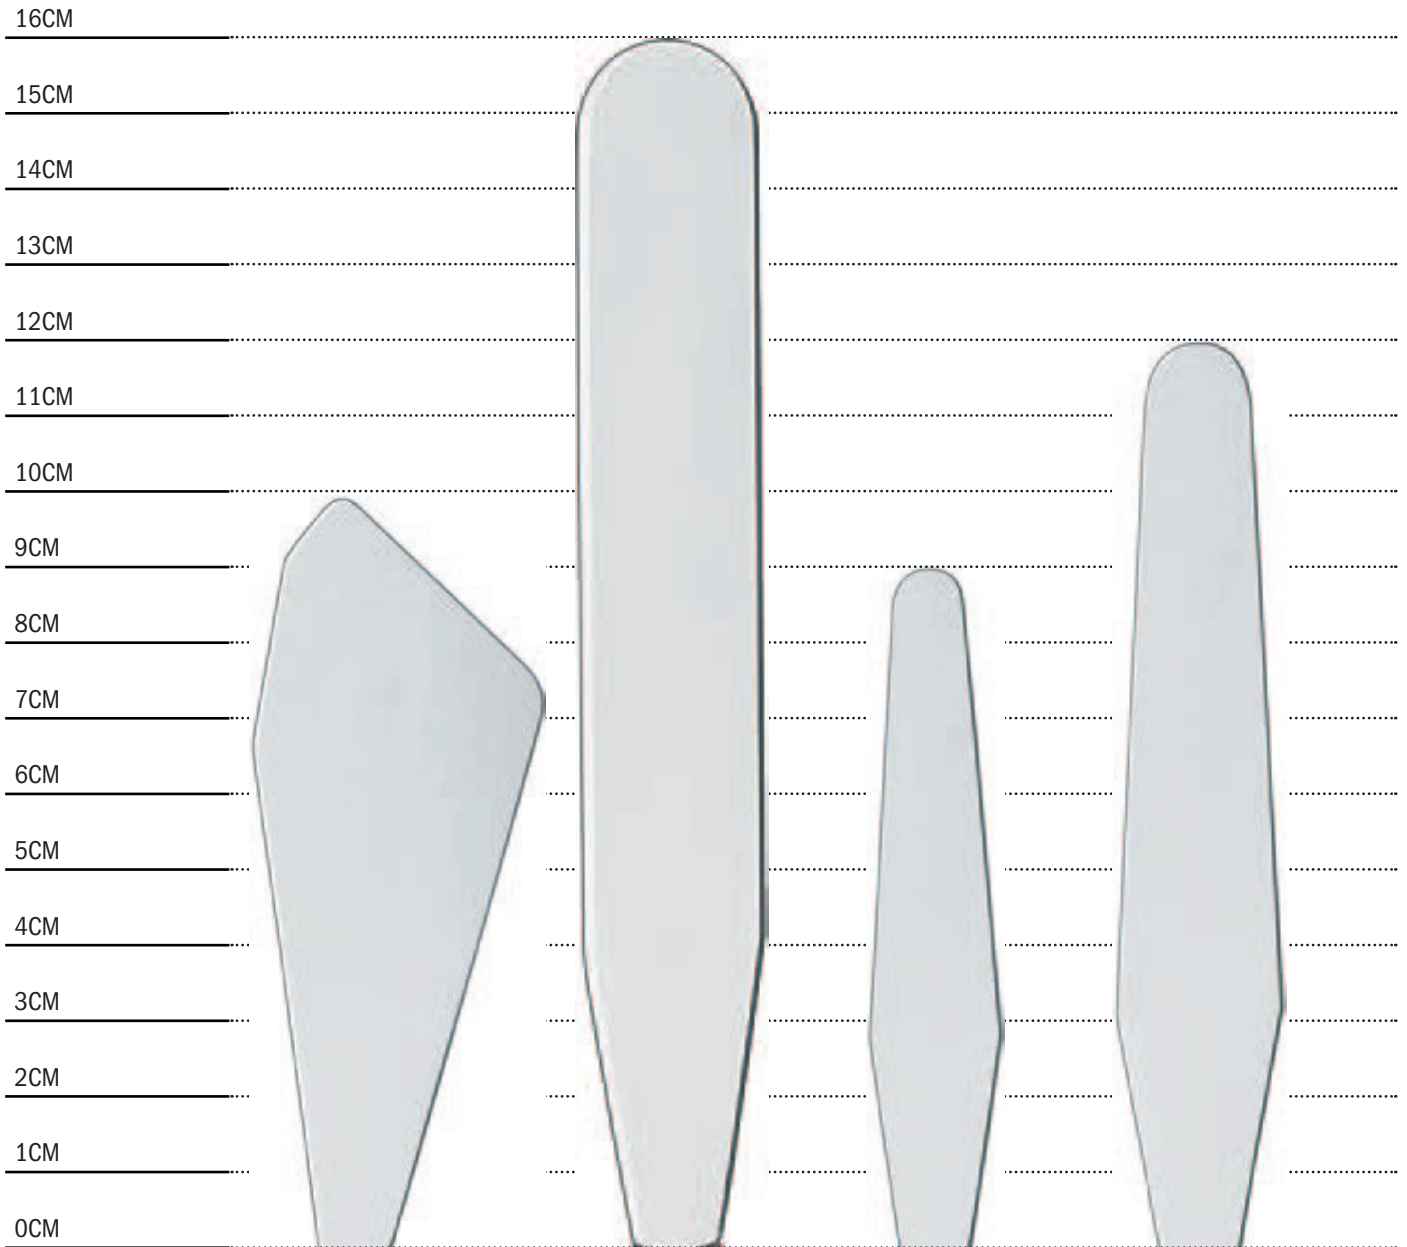

Art Spectrum® Palette & Painting Knives

Art Spectrum® Painting and Palette Knives are a professional quality European made range with hand ground hardened steel blades in a black burnished finish. The handle is made of Olive wood and has a polished brass ferule.

BLADE LENGTH	6CM	7CM	7CM	6CM	4CM	6CM
	MOQ 6	MOQ 6	MOQ 6	MOQ 6	MOQ 6	MOQ 6
	PN1	PN2	PN3	PN4	PN5	PN6

Art Spectrum® Palette & Painting Knives

BLADE LENGTH	7CM	8CM	7CM	9CM	6CM
	MOQ 6	MOQ 6	MOQ 6	MOQ 6	MOQ 6
	1005	1007	1008	1023	1027

Art Spectrum® Palette & Painting Knives

BLADE LENGTH	10CM	5CM	3CM	4CM
	MOQ 6	MOQ 6	MOQ 6	MOQ 6
	1028	1080	1081	1090

Art Spectrum® Palette & Painting Knives

BLADE LENGTH	10CM	16CM	9CM	10CM
	MOQ 6	MOQ 6	MOQ 6	MOQ 6
	1000	1044	1047	1048

Art Spectrum® Palette & Painting Knives

BLADE LENGTH	12CM	13CM	11CM	CRANKED 10CM	CRANKED 10CM
	MOQ 6	MOQ 6	MOQ 6	MOQ 6	MOQ 6
	1049	1056	1111	1046	1053