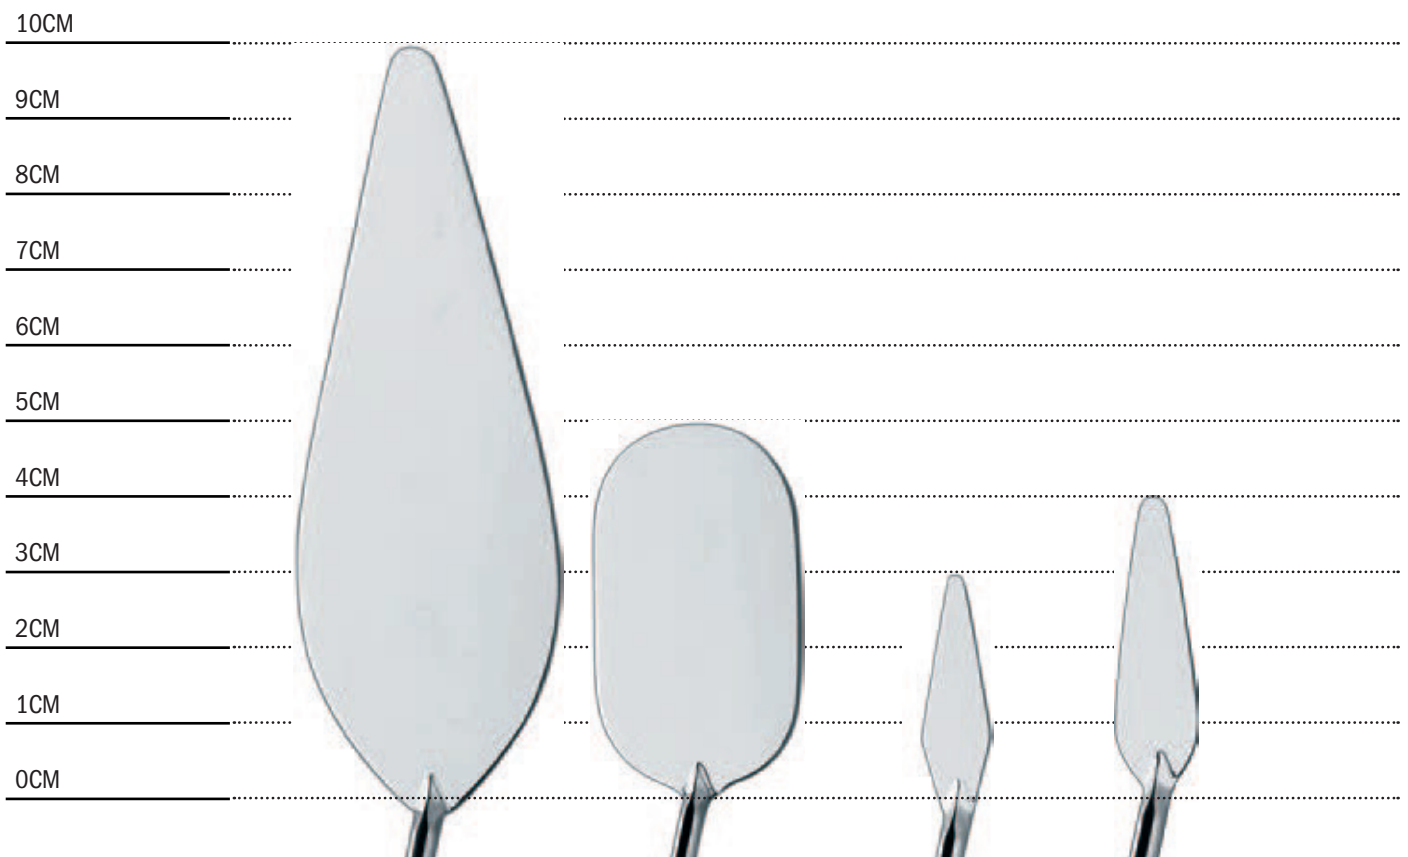

Art Spectrum® Palette & Painting Knives

Art Spectrum® Painting and Palette Knives are a professional quality European made range with hand ground hardened steel blades in a black burnished finish. The handle is made of Olive wood and has a polished brass ferule.

BLADE LENGTH	6CM	7CM	7CM	6CM	4CM	6CM
	MOQ 6	MOQ 6	MOQ 6	MOQ 6	MOQ 6	MOQ 6
	PN1	PN2	PN3	PN4	PN5	PN6

Art Spectrum® Palette & Painting Knives

BLADE LENGTH	7CM	8CM	7CM	9CM	6CM
	MOQ 6	MOQ 6	MOQ 6	MOQ 6	MOQ 6
	1005	1007	1008	1023	1027

Art Spectrum® Palette & Painting Knives

BLADE LENGTH	10CM	5CM	3CM	4CM
	MOQ 6	MOQ 6	MOQ 6	MOQ 6
	1028	1080	1081	1090

Art Spectrum® Palette & Painting Knives

BLADE LENGTH	10CM	16CM	9CM	10CM
	MOQ 6	MOQ 6	MOQ 6	MOQ 6
	1000	1044	1047	1048

Art Spectrum® Palette & Painting Knives

BLADE LENGTH	12CM	13CM	11CM	CRANKED 10CM	CRANKED 10CM
	MOQ 6	MOQ 6	MOQ 6	MOQ 6	MOQ 6
	1049	1056	1111	1046	1053