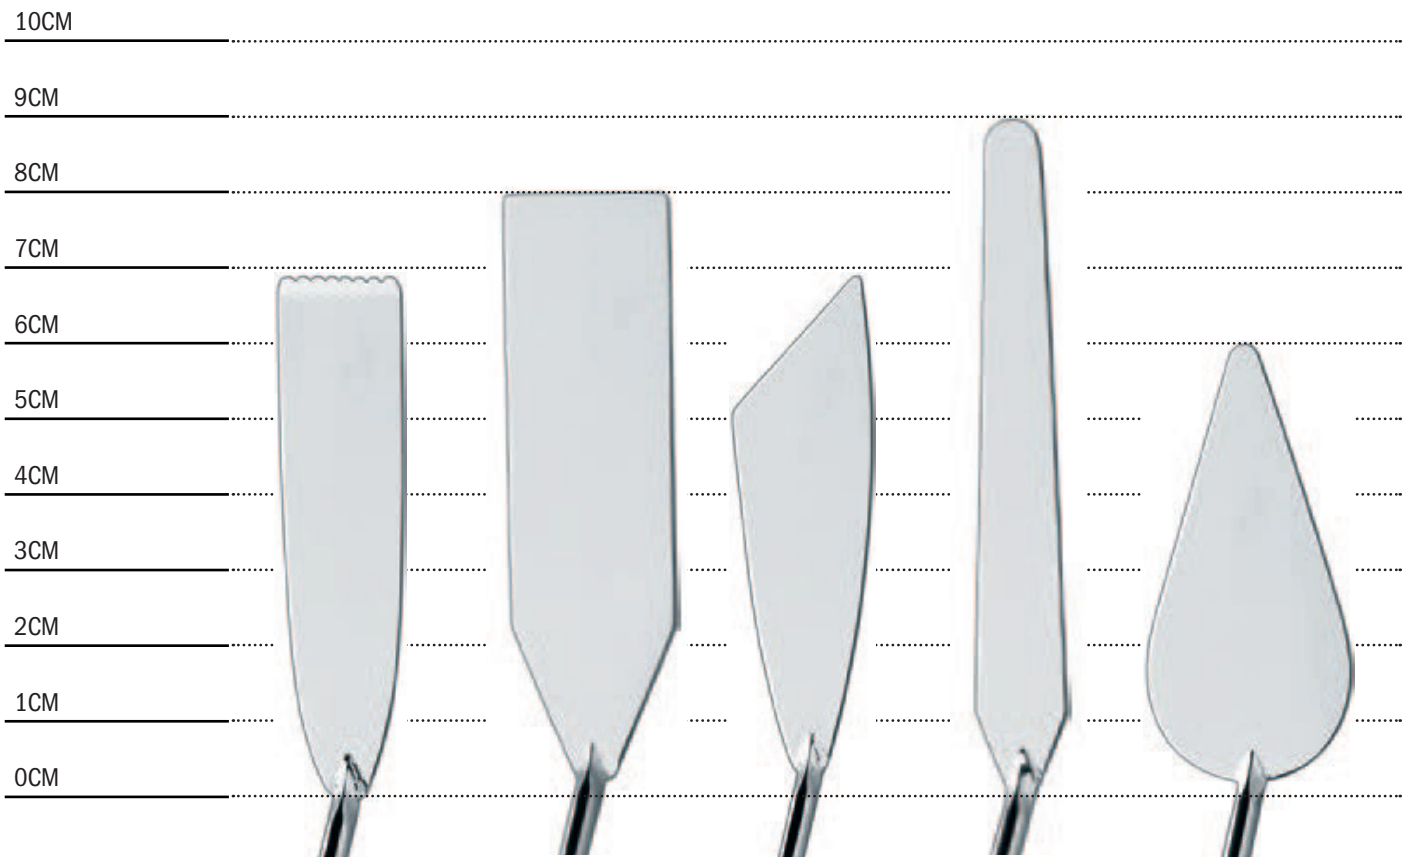

Art Spectrum® Palette & Painting Knives

Art Spectrum® Painting and Palette Knives are a professional quality European made range with hand ground hardened steel blades in a black burnished finish. The handle is made of Olive wood and has a polished brass ferule.

BLADE LENGTH	6CM	7CM	7CM	6CM	4CM	6CM
	MOQ 6	MOQ 6	MOQ 6	MOQ 6	MOQ 6	MOQ 6
	PN1	PN2	PN3	PN4	PN5	PN6

Art Spectrum® Palette & Painting Knives

BLADE LENGTH	7CM	8CM	7CM	9CM	6CM
	MOQ 6	MOQ 6	MOQ 6	MOQ 6	MOQ 6
	1005	1007	1008	1023	1027

Art Spectrum® Palette & Painting Knives

BLADE LENGTH	10CM	5CM	3CM	4CM
	MOQ 6	MOQ 6	MOQ 6	MOQ 6
	1028	1080	1081	1090

Art Spectrum® Palette & Painting Knives

BLADE LENGTH	10CM	16CM	9CM	10CM
	MOQ 6	MOQ 6	MOQ 6	MOQ 6
	1000	1044	1047	1048

Art Spectrum® Palette & Painting Knives

BLADE LENGTH	12CM	13CM	11CM	CRANKED 10CM	CRANKED 10CM
	MOQ 6	MOQ 6	MOQ 6	MOQ 6	MOQ 6
	1049	1056	1111	1046	1053