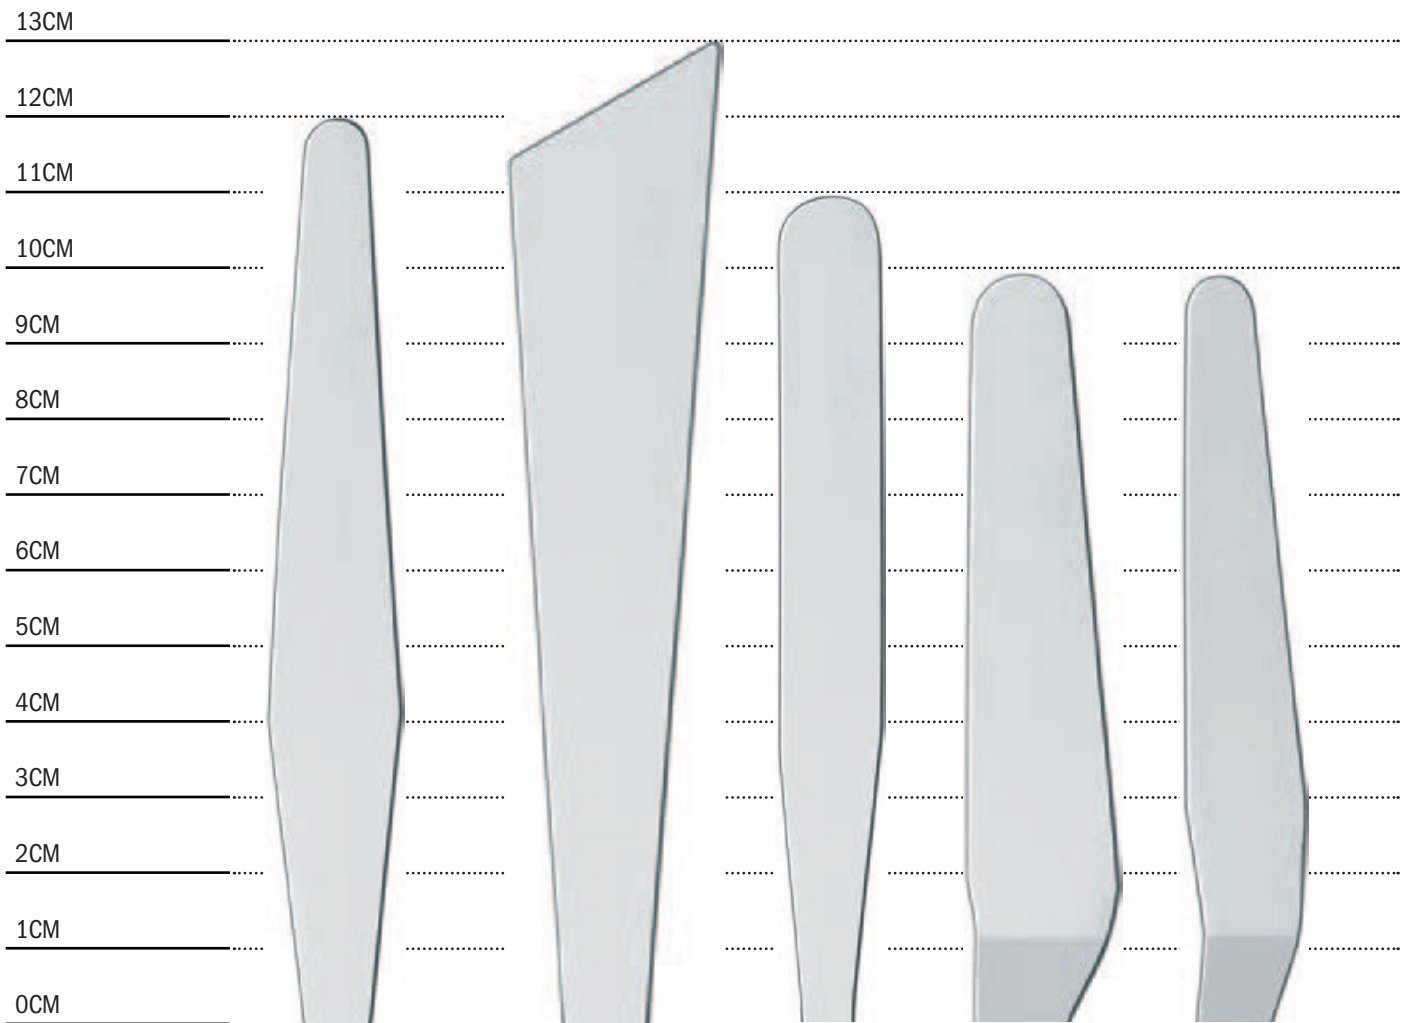

Art Spectrum® Palette & Painting Knives

Art Spectrum® Painting and Palette Knives are a professional quality European made range with hand ground hardened steel blades in a black burnished finish. The handle is made of Olive wood and has a polished brass ferule.

BLADE LENGTH	6CM	7CM	7CM	6CM	4CM	6CM
	MOQ 6	MOQ 6	MOQ 6	MOQ 6	MOQ 6	MOQ 6
	PN1	PN2	PN3	PN4	PN5	PN6

Art Spectrum® Palette & Painting Knives

BLADE LENGTH	7CM	8CM	7CM	9CM	6CM
	MOQ 6	MOQ 6	MOQ 6	MOQ 6	MOQ 6
	1005	1007	1008	1023	1027

Art Spectrum® Palette & Painting Knives

BLADE LENGTH	10CM	5CM	3CM	4CM
	MOQ 6	MOQ 6	MOQ 6	MOQ 6
	1028	1080	1081	1090

Art Spectrum® Palette & Painting Knives

BLADE LENGTH	10CM	16CM	9CM	10CM
	MOQ 6	MOQ 6	MOQ 6	MOQ 6
	1000	1044	1047	1048

Art Spectrum® Palette & Painting Knives

BLADE LENGTH	12CM	13CM	11CM	CRANKED 10CM	CRANKED 10CM
	MOQ 6	MOQ 6	MOQ 6	MOQ 6	MOQ 6
	1049	1056	1111	1046	1053