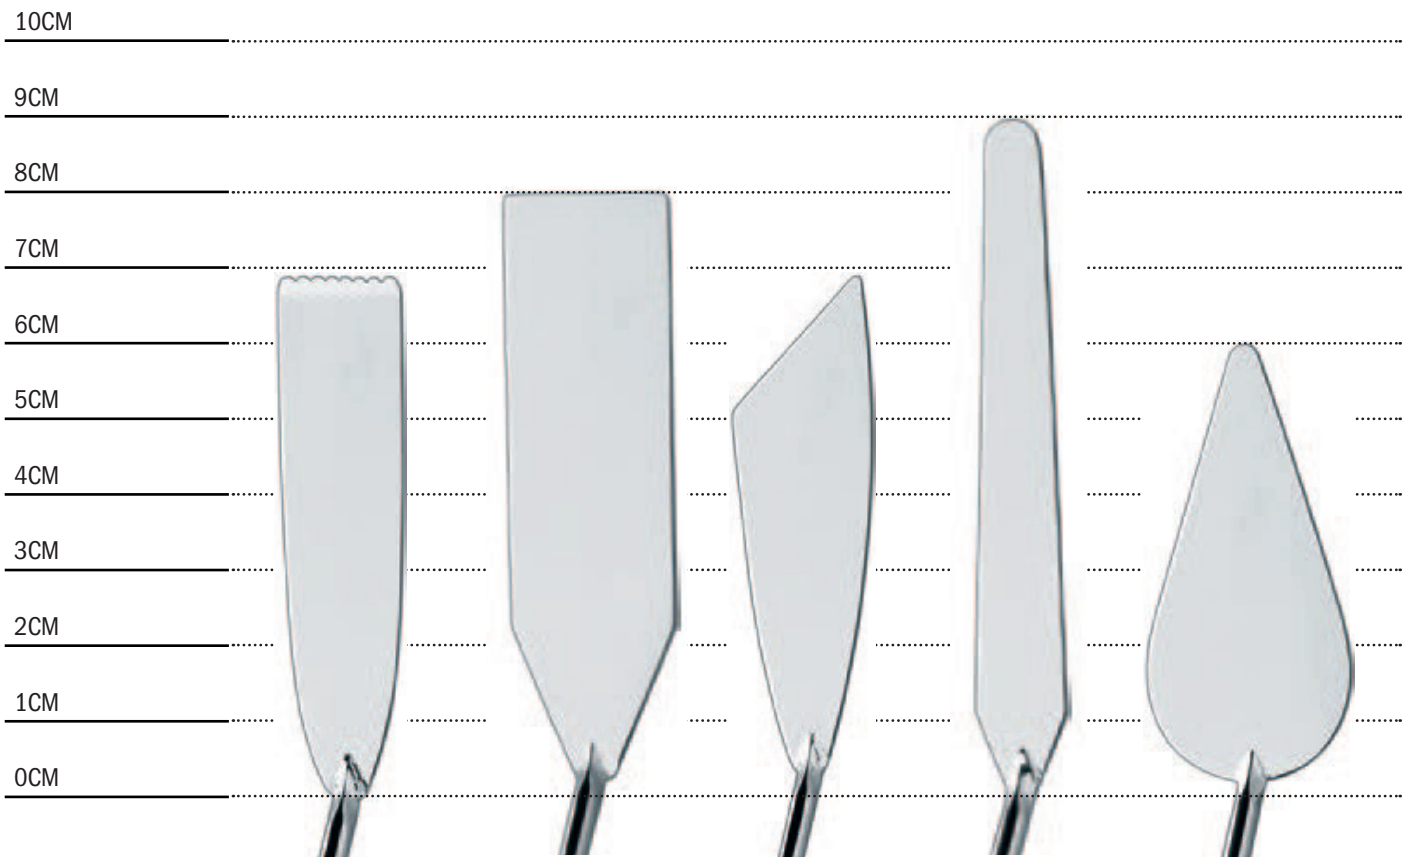

Art Spectrum® Palette & Painting Knives

Art Spectrum® Painting and Palette Knives are a professional quality European made range with hand ground hardened steel blades in a black burnished finish. The handle is made of Olive wood and has a polished brass ferrule.

BLADE LENGTH	6CM	7CM	7CM	6CM	4CM	6CM
	MOQ 6	MOQ 6	MOQ 6	MOQ 6	MOQ 6	MOQ 6
	PN1	PN2	PN3	PN4	PN5	PN6

Art Spectrum® Palette & Painting Knives

BLADE LENGTH	7CM	8CM	7CM	9CM	6CM
	MOQ 6	MOQ 6	MOQ 6	MOQ 6	MOQ 6
	1005	1007	1008	1023	1027

Art Spectrum® Palette & Painting Knives

BLADE LENGTH	10CM	5CM	3CM	4CM
	MOQ 6	MOQ 6	MOQ 6	MOQ 6
	1028	1080	1081	1090

Art Spectrum® Palette & Painting Knives

BLADE LENGTH	10CM	16CM	9CM	10CM
	MOQ 6	MOQ 6	MOQ 6	MOQ 6
	1000	1044	1047	1048

Art Spectrum® Palette & Painting Knives

BLADE LENGTH	12CM	13CM	11CM	CRANKED 10CM	CRANKED 10CM
	MOQ 6	MOQ 6	MOQ 6	MOQ 6	MOQ 6
	1049	1056	1111	1046	1053