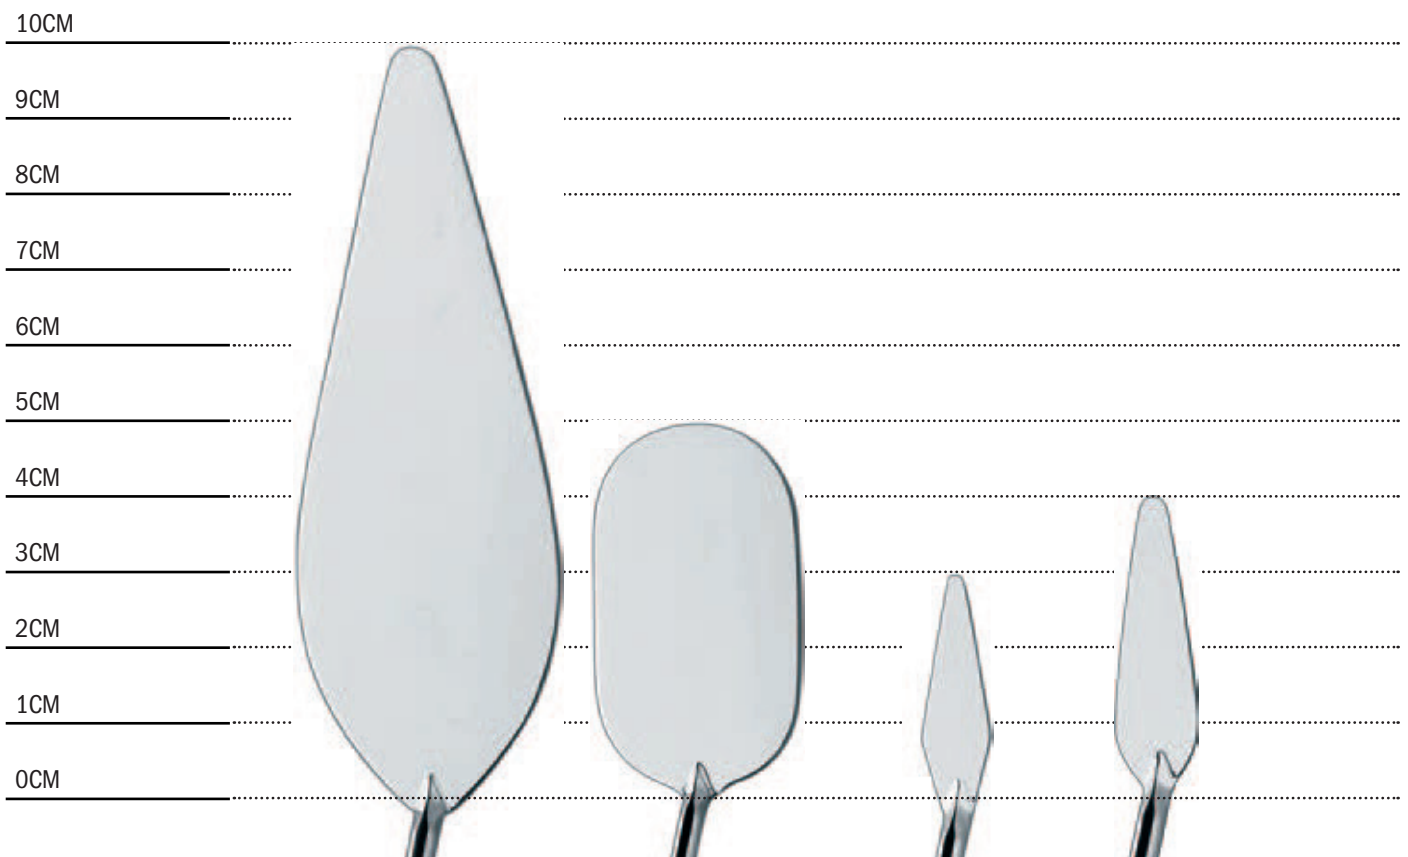

Art Spectrum® Palette & Painting Knives

Art Spectrum® Painting and Palette Knives are a professional quality European made range with hand ground hardened steel blades in a black burnished finish. The handle is made of Olive wood and has a polished brass ferrule.

BLADE LENGTH	6CM	7CM	7CM	6CM	4CM	6CM
	MOQ 6	MOQ 6	MOQ 6	MOQ 6	MOQ 6	MOQ 6
	PN1	PN2	PN3	PN4	PN5	PN6

Art Spectrum® Palette & Painting Knives

BLADE LENGTH	7CM	8CM	7CM	9CM	6CM
	MOQ 6	MOQ 6	MOQ 6	MOQ 6	MOQ 6
	1005	1007	1008	1023	1027

Art Spectrum® Palette & Painting Knives

BLADE LENGTH	10CM	5CM	3CM	4CM
	MOQ 6	MOQ 6	MOQ 6	MOQ 6
	1028	1080	1081	1090

Art Spectrum® Palette & Painting Knives

BLADE LENGTH	10CM	16CM	9CM	10CM
	MOQ 6	MOQ 6	MOQ 6	MOQ 6
	1000	1044	1047	1048

Art Spectrum® Palette & Painting Knives

BLADE LENGTH	12CM	13CM	11CM	CRANKED 10CM	CRANKED 10CM
	MOQ 6	MOQ 6	MOQ 6	MOQ 6	MOQ 6
	1049	1056	1111	1046	1053