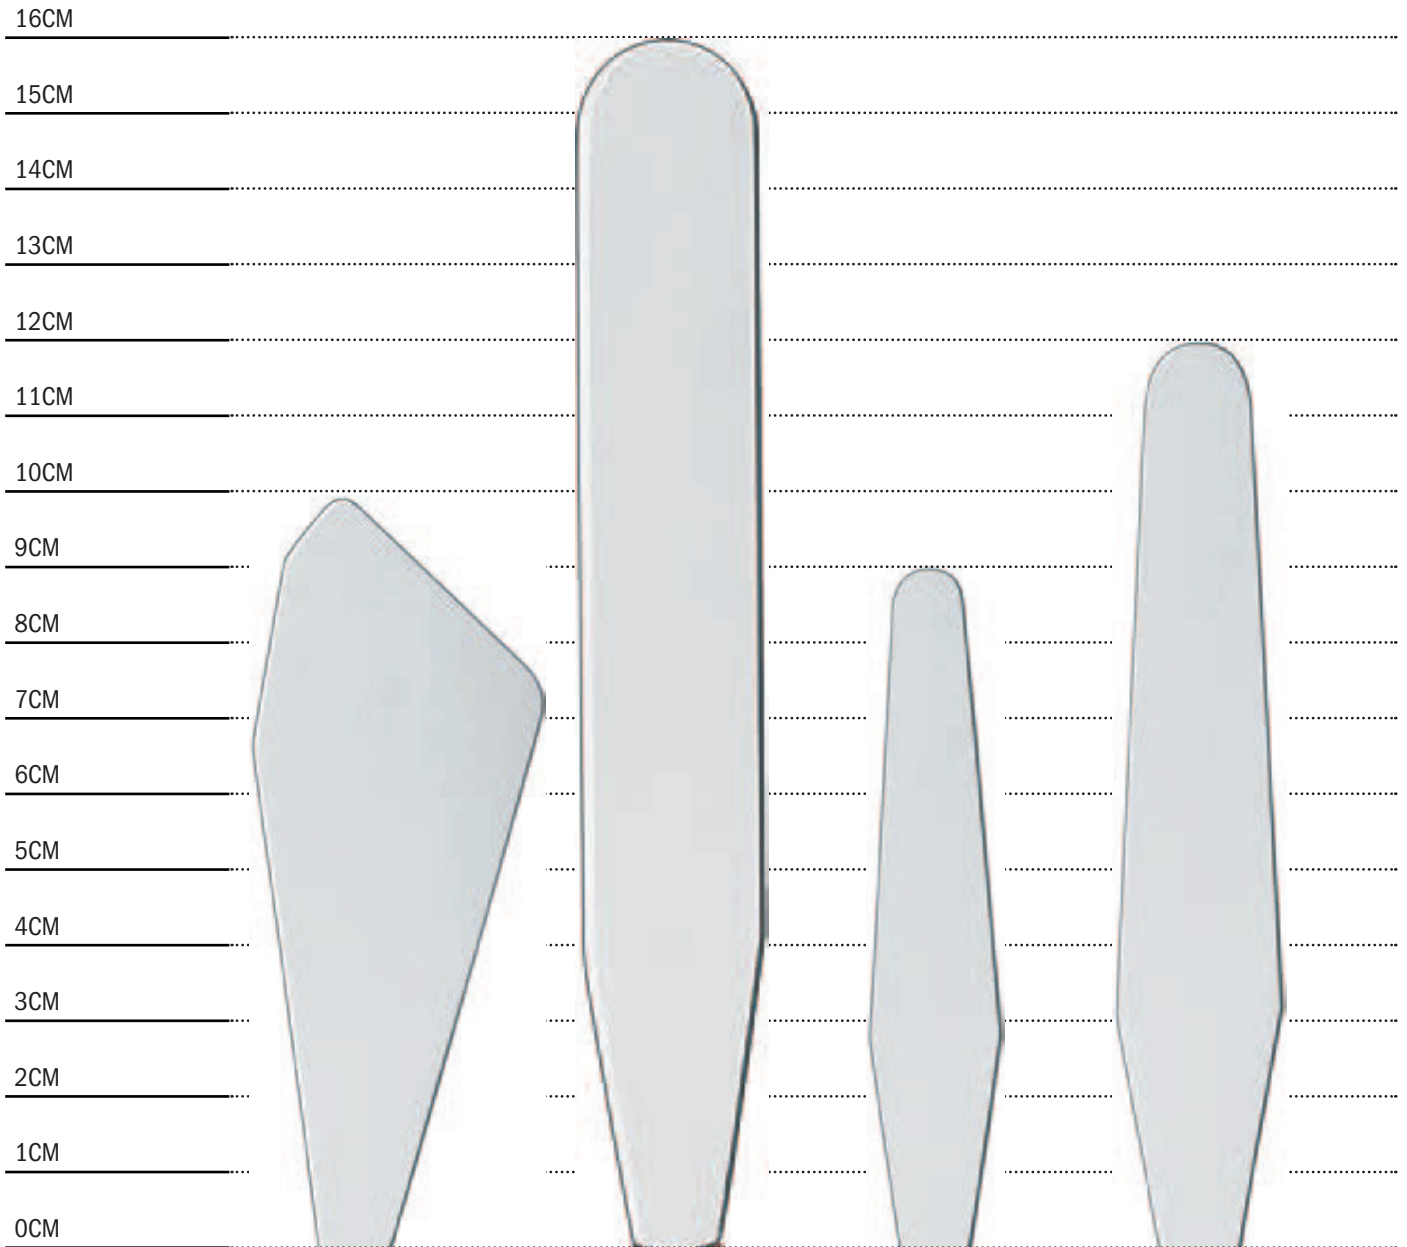

Art Spectrum® Palette & Painting Knives

Art Spectrum® Painting and Palette Knives are a professional quality European made range with hand ground hardened steel blades in a black burnished finish. The handle is made of Olive wood and has a polished brass ferrule.

BLADE LENGTH	6CM	7CM	7CM	6CM	4CM	6CM
	MOQ 6	MOQ 6	MOQ 6	MOQ 6	MOQ 6	MOQ 6
	PN1	PN2	PN3	PN4	PN5	PN6

Art Spectrum® Palette & Painting Knives

BLADE LENGTH	7CM	8CM	7CM	9CM	6CM
	MOQ 6	MOQ 6	MOQ 6	MOQ 6	MOQ 6
	1005	1007	1008	1023	1027

Art Spectrum® Palette & Painting Knives

BLADE LENGTH	10CM	5CM	3CM	4CM
	MOQ 6	MOQ 6	MOQ 6	MOQ 6
	1028	1080	1081	1090

Art Spectrum® Palette & Painting Knives

BLADE LENGTH	10CM	16CM	9CM	10CM
	MOQ 6	MOQ 6	MOQ 6	MOQ 6
	1000	1044	1047	1048

Art Spectrum® Palette & Painting Knives

BLADE LENGTH	12CM	13CM	11CM	CRANKED 10CM	CRANKED 10CM
	MOQ 6	MOQ 6	MOQ 6	MOQ 6	MOQ 6
	1049	1056	1111	1046	1053