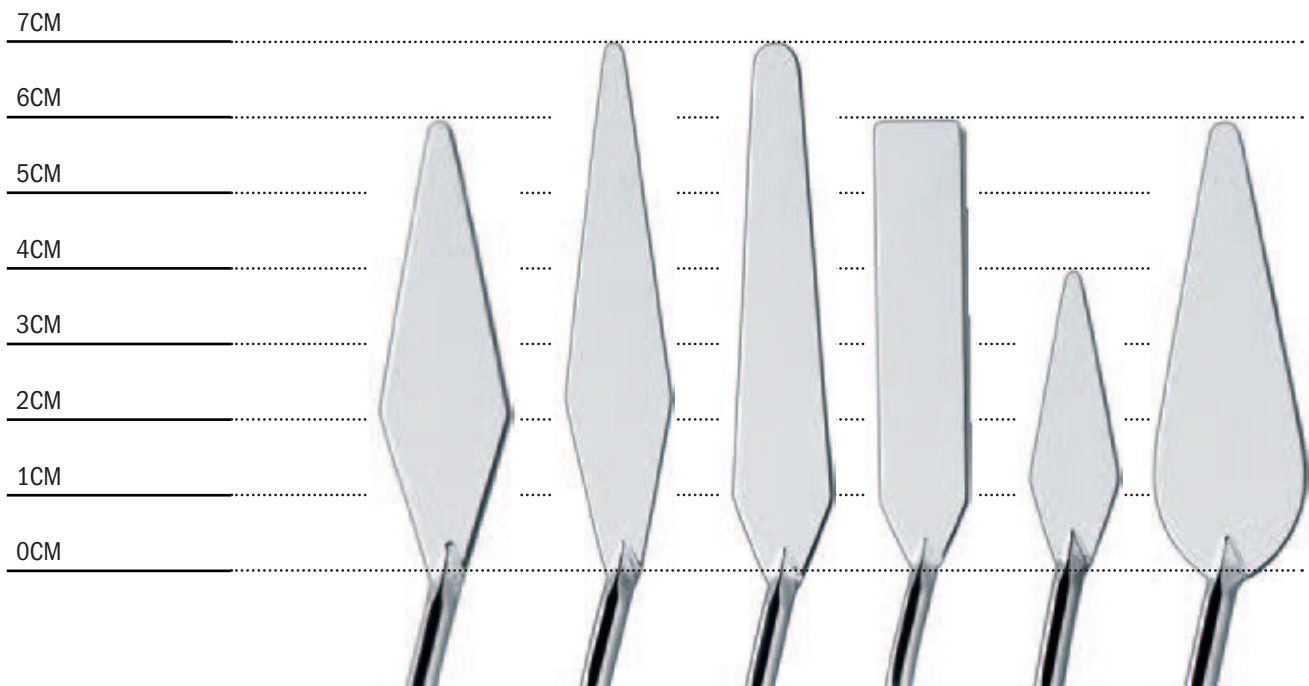

Art Spectrum® Palette & Painting Knives

Art Spectrum® Painting and Palette Knives are a professional quality European made range with hand ground hardened steel blades in a black burnished finish. The handle is made of Olive wood and has a polished brass ferrule.

BLADE LENGTH	6CM	7CM	7CM	6CM	4CM	6CM
	MOQ 6	MOQ 6	MOQ 6	MOQ 6	MOQ 6	MOQ 6
	PN1	PN2	PN3	PN4	PN5	PN6

Art Spectrum® Palette & Painting Knives

BLADE LENGTH	7CM	8CM	7CM	9CM	6CM
	MOQ 6	MOQ 6	MOQ 6	MOQ 6	MOQ 6
	1005	1007	1008	1023	1027

Art Spectrum® Palette & Painting Knives

BLADE LENGTH	10CM	5CM	3CM	4CM
	MOQ 6	MOQ 6	MOQ 6	MOQ 6
	1028	1080	1081	1090

Art Spectrum® Palette & Painting Knives

BLADE LENGTH	10CM	16CM	9CM	10CM
	MOQ 6	MOQ 6	MOQ 6	MOQ 6
	1000	1044	1047	1048

Art Spectrum® Palette & Painting Knives

BLADE LENGTH	12CM	13CM	11CM	CRANKED 10CM	CRANKED 10CM
	MOQ 6	MOQ 6	MOQ 6	MOQ 6	MOQ 6
	1049	1056	1111	1046	1053