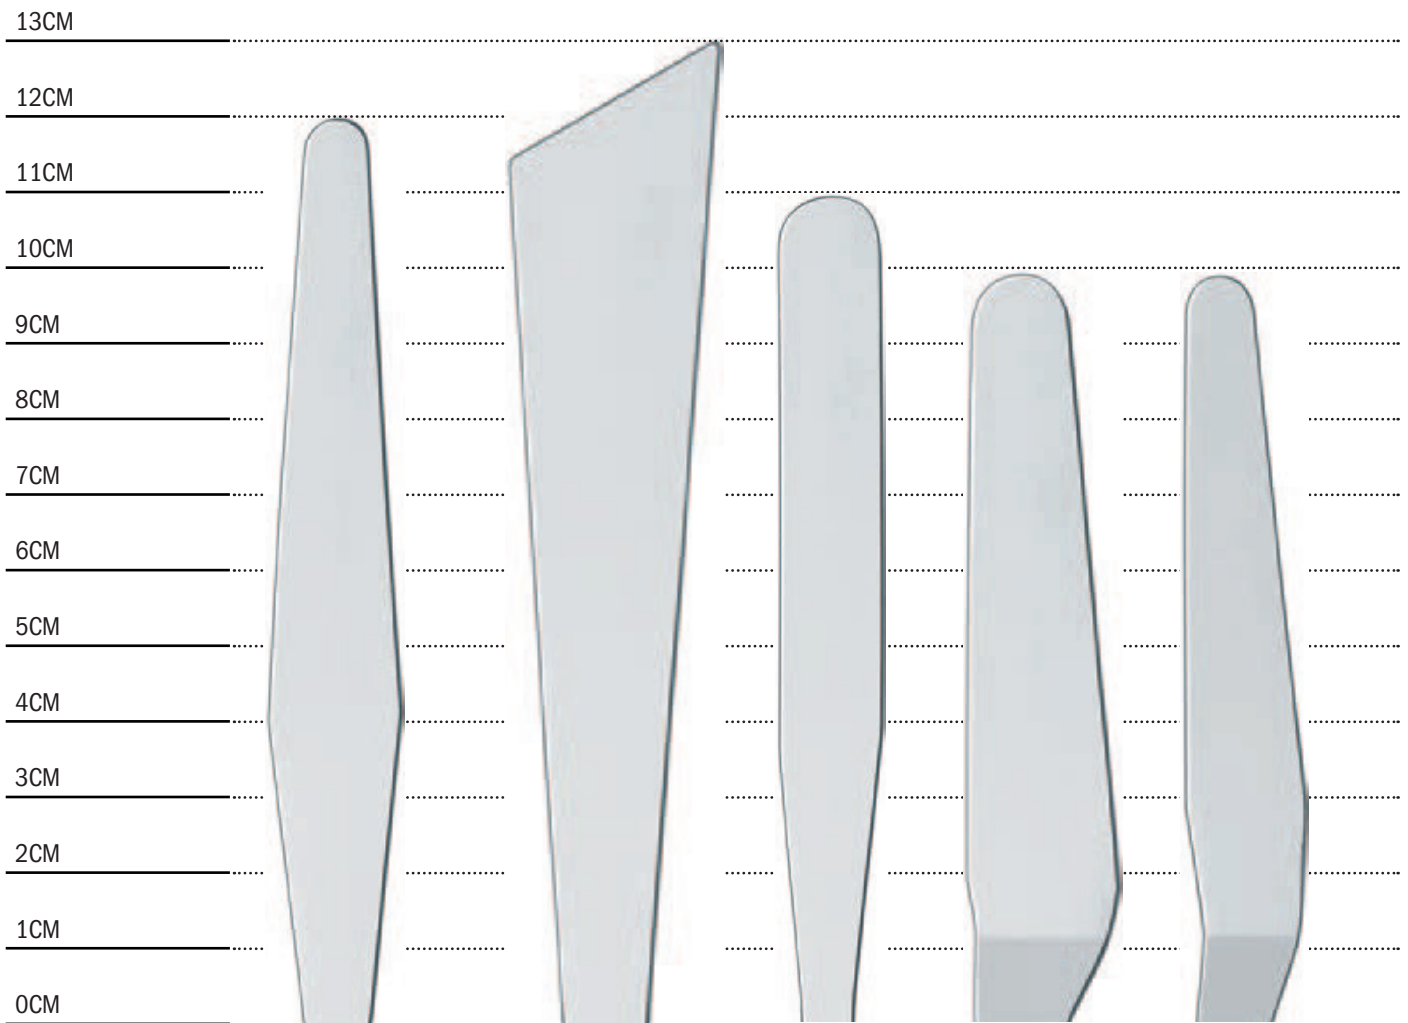

Art Spectrum® Palette & Painting Knives

Art Spectrum® Painting and Palette Knives are a professional quality European made range with hand ground hardened steel blades in a black burnished finish. The handle is made of Olive wood and has a polished brass ferrule.

BLADE LENGTH	6CM	7CM	7CM	6CM	4CM	6CM
	MOQ 6	MOQ 6	MOQ 6	MOQ 6	MOQ 6	MOQ 6
	PN1	PN2	PN3	PN4	PN5	PN6

Art Spectrum® Palette & Painting Knives

BLADE LENGTH	7CM	8CM	7CM	9CM	6CM
	MOQ 6	MOQ 6	MOQ 6	MOQ 6	MOQ 6
	1005	1007	1008	1023	1027

Art Spectrum® Palette & Painting Knives

BLADE LENGTH	10CM	5CM	3CM	4CM
	MOQ 6	MOQ 6	MOQ 6	MOQ 6
	1028	1080	1081	1090

Art Spectrum® Palette & Painting Knives

BLADE LENGTH	10CM	16CM	9CM	10CM
	MOQ 6	MOQ 6	MOQ 6	MOQ 6
	1000	1044	1047	1048

Art Spectrum® Palette & Painting Knives

BLADE LENGTH	12CM	13CM	11CM	CRANKED 10CM	CRANKED 10CM
	MOQ 6	MOQ 6	MOQ 6	MOQ 6	MOQ 6
	1049	1056	1111	1046	1053