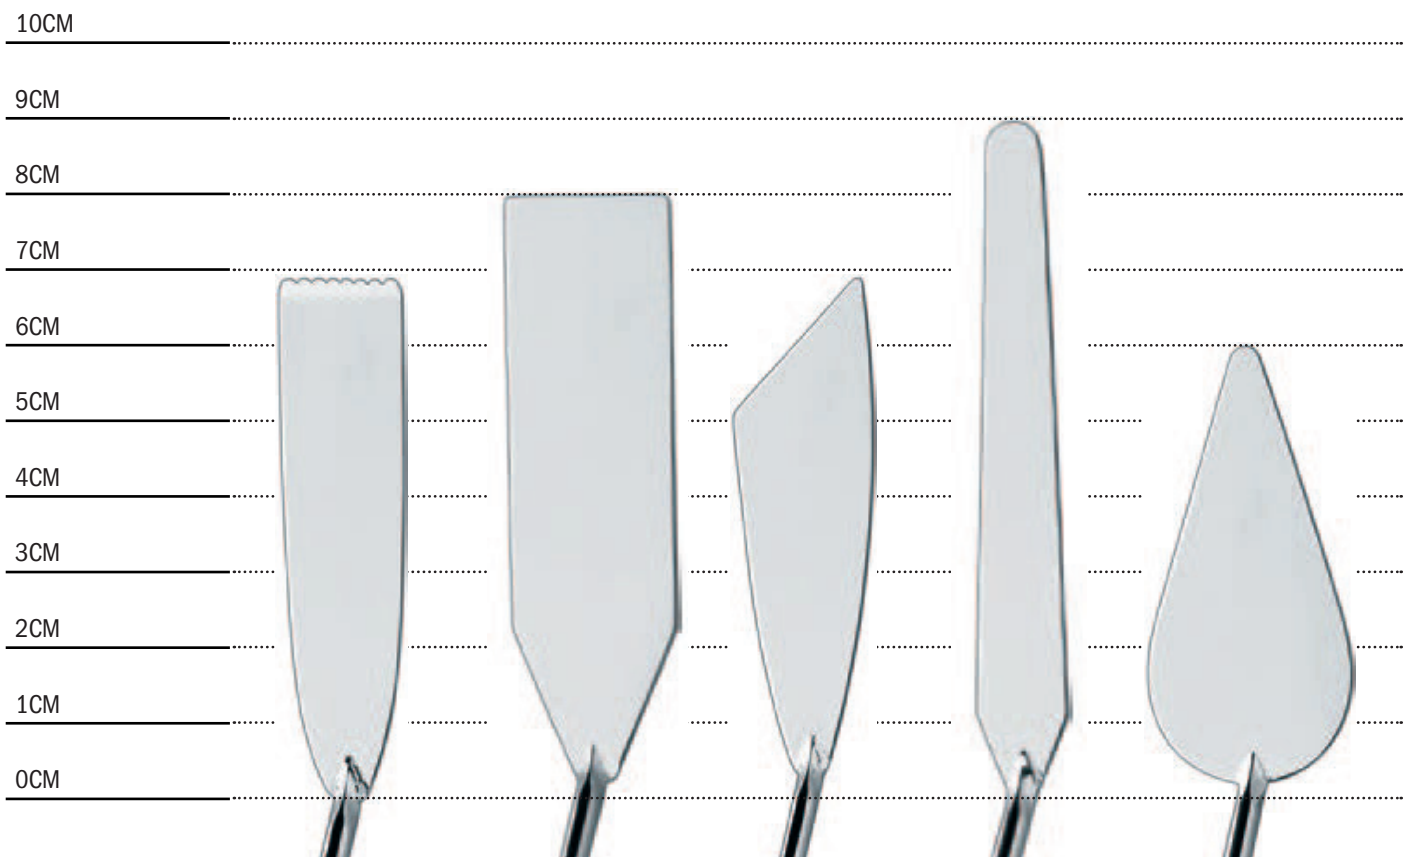

Art Spectrum® Palette & Painting Knives

Art Spectrum® Painting and Palette Knives are a professional quality European made range with hand ground hardened steel blades in a black burnished finish. The handle is made of Olive wood and has a polished brass ferrule.

BLADE LENGTH	6CM	7CM	7CM	6CM	4CM	6CM
	MOQ 6	MOQ 6	MOQ 6	MOQ 6	MOQ 6	MOQ 6
	PN1	PN2	PN3	PN4	PN5	PN6

Art Spectrum® Palette & Painting Knives

BLADE LENGTH	7CM	8CM	7CM	9CM	6CM
	MOQ 6	MOQ 6	MOQ 6	MOQ 6	MOQ 6
	1005	1007	1008	1023	1027

Art Spectrum® Palette & Painting Knives

BLADE LENGTH	10CM	5CM	3CM	4CM
	MOQ 6	MOQ 6	MOQ 6	MOQ 6
	1028	1080	1081	1090

Art Spectrum® Palette & Painting Knives

BLADE LENGTH	10CM	16CM	9CM	10CM
	MOQ 6	MOQ 6	MOQ 6	MOQ 6
	1000	1044	1047	1048

Art Spectrum® Palette & Painting Knives

BLADE LENGTH	12CM	13CM	11CM	CRANKED 10CM	CRANKED 10CM
	MOQ 6	MOQ 6	MOQ 6	MOQ 6	MOQ 6
	1049	1056	1111	1048	1053