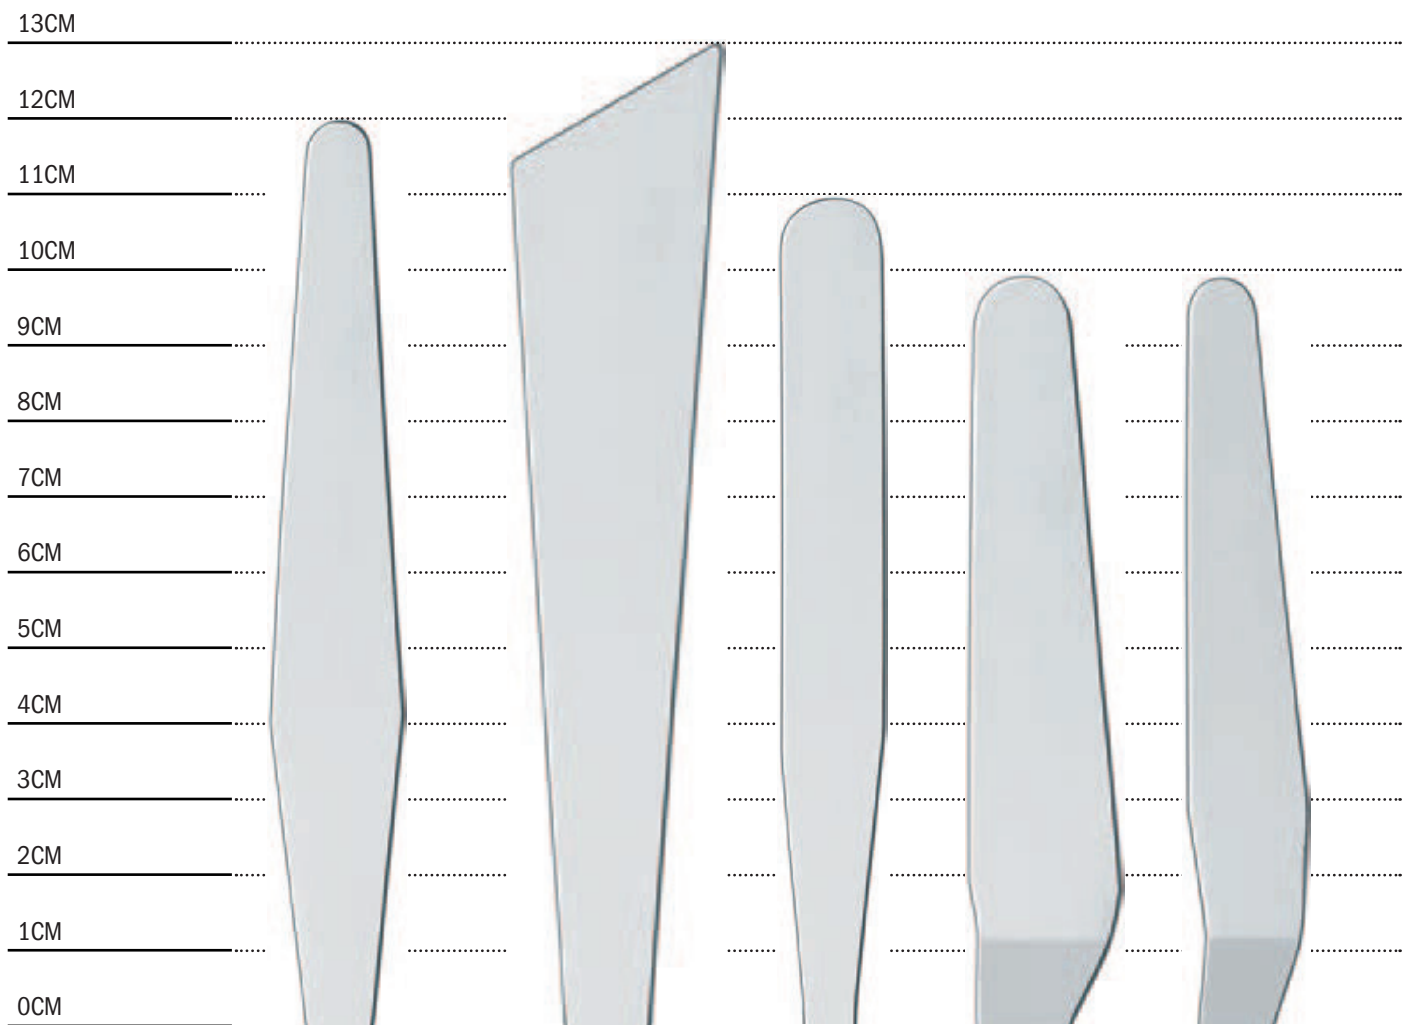

Art Spectrum® Palette & Painting Knives

Art Spectrum® Painting and Palette Knives are a professional quality European made range with hand ground hardened steel blades in a black burnished finish. The handle is made of Olive wood and has a polished brass ferrule.

BLADE LENGTH	6CM	7CM	7CM	6CM	4CM	6CM
	MOQ 6	MOQ 6	MOQ 6	MOQ 6	MOQ 6	MOQ 6
	PN1	PN2	PN3	PN4	PN5	PN6

Art Spectrum® Palette & Painting Knives

BLADE LENGTH	7CM	8CM	7CM	9CM	6CM
	MOQ 6	MOQ 6	MOQ 6	MOQ 6	MOQ 6
	1005	1007	1008	1023	1027

Art Spectrum® Palette & Painting Knives

BLADE LENGTH	10CM	5CM	3CM	4CM
	MOQ 6	MOQ 6	MOQ 6	MOQ 6
	1028	1080	1081	1090

Art Spectrum® Palette & Painting Knives

BLADE LENGTH	10CM	16CM	9CM	10CM
	MOQ 6	MOQ 6	MOQ 6	MOQ 6
	1000	1044	1047	1048

Art Spectrum® Palette & Painting Knives

BLADE LENGTH	12CM	13CM	11CM	CRANKED 10CM	CRANKED 10CM
	MOQ 6	MOQ 6	MOQ 6	MOQ 6	MOQ 6
	1049	1056	1111	1048	1053