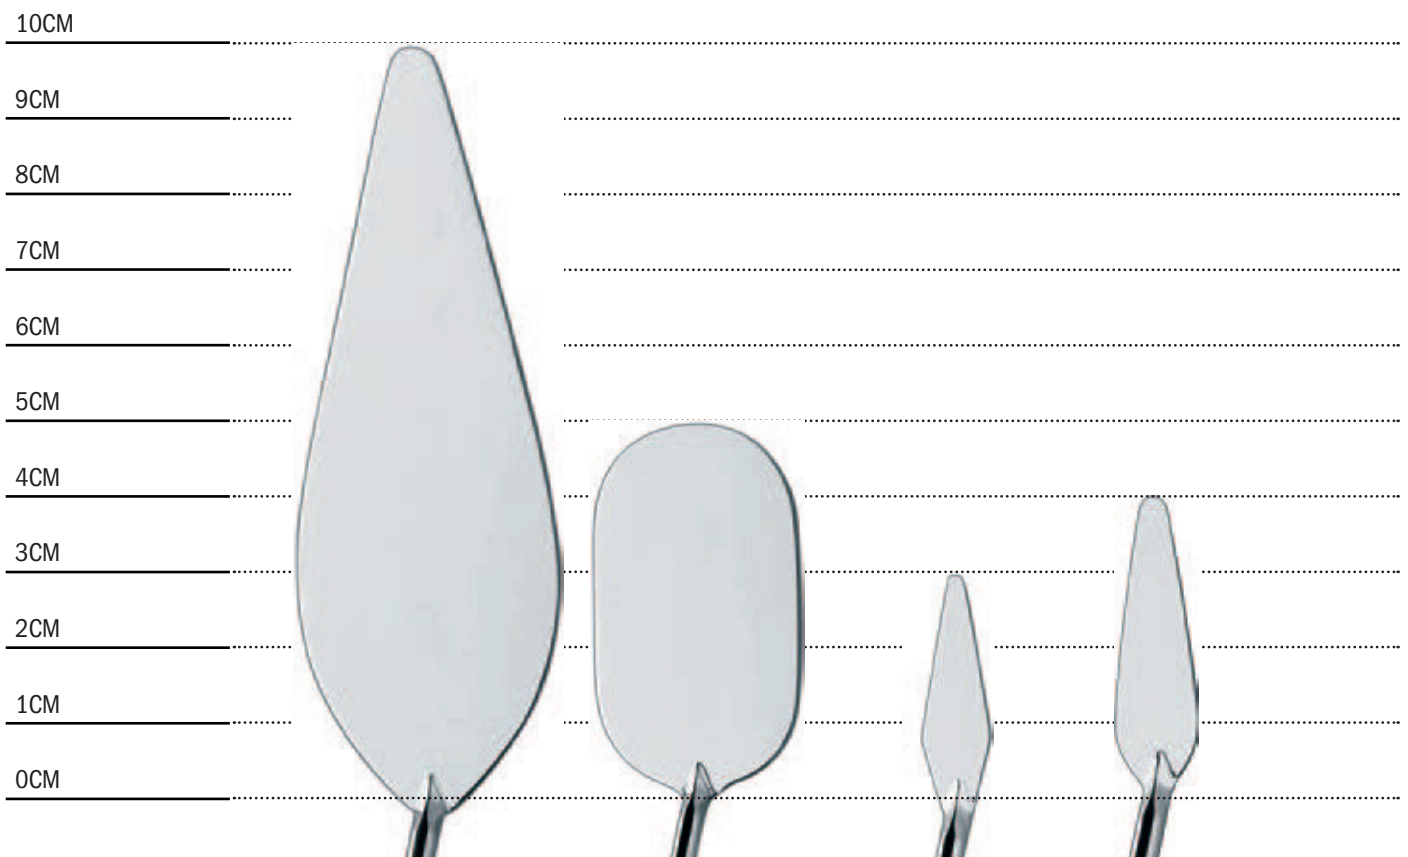

Art Spectrum® Palette & Painting Knives

Art Spectrum® Painting and Palette Knives are a professional quality European made range with hand ground hardened steel blades in a black burnished finish. The handle is made of Olive wood and has a polished brass ferrule.

BLADE LENGTH	6CM	7CM	7CM	6CM	4CM	6CM
	MOQ 6	MOQ 6	MOQ 6	MOQ 6	MOQ 6	MOQ 6
	PN1	PN2	PN3	PN4	PN5	PN6

Art Spectrum® Palette & Painting Knives

BLADE LENGTH	7CM	8CM	7CM	9CM	6CM
	MOQ 6	MOQ 6	MOQ 6	MOQ 6	MOQ 6
	1005	1007	1008	1023	1027

Art Spectrum® Palette & Painting Knives

BLADE LENGTH	10CM	5CM	3CM	4CM
	MOQ 6	MOQ 6	MOQ 6	MOQ 6
	1028	1080	1081	1090

Art Spectrum® Palette & Painting Knives

BLADE LENGTH	10CM	16CM	9CM	10CM
	MOQ 6	MOQ 6	MOQ 6	MOQ 6
	1000	1044	1047	1048

Art Spectrum® Palette & Painting Knives

BLADE LENGTH	12CM	13CM	11CM	CRANKED 10CM	CRANKED 10CM
	MOQ 6	MOQ 6	MOQ 6	MOQ 6	MOQ 6
	1049	1056	1111	1048	1053