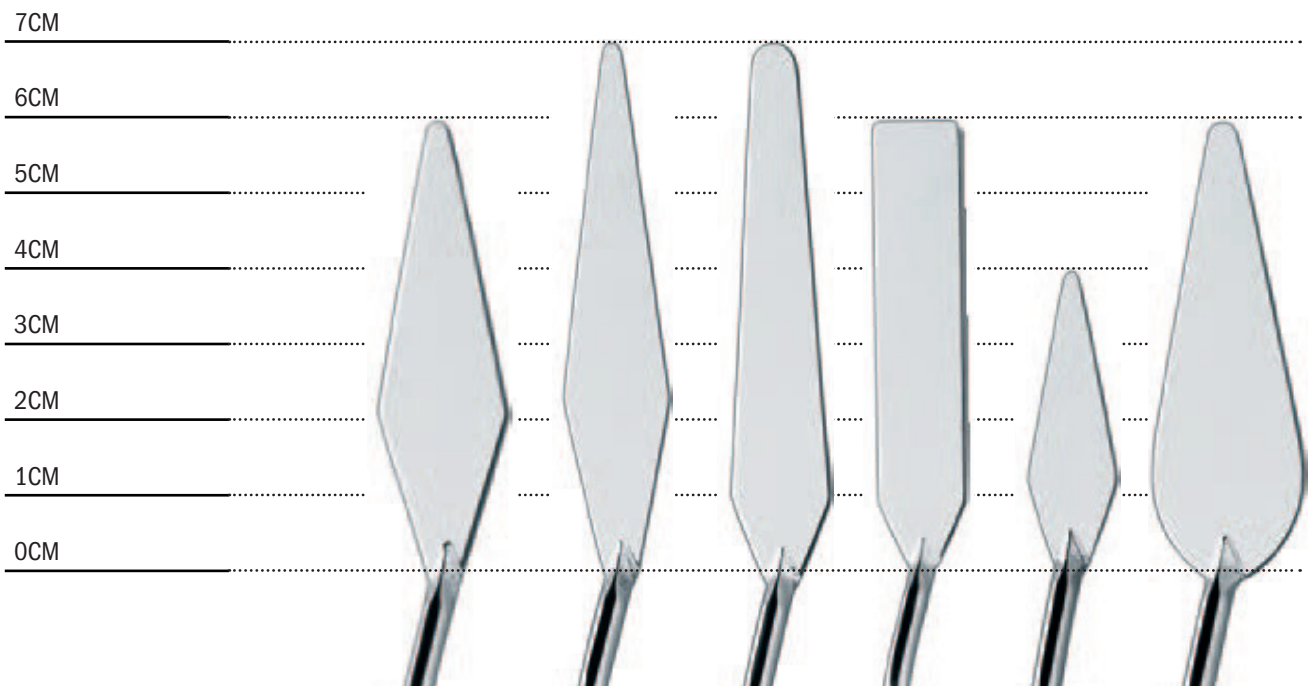

Art Spectrum® Palette & Painting Knives

Art Spectrum® Painting and Palette Knives are a professional quality European made range with hand ground hardened steel blades in a black burnished finish. The handle is made of Olive wood and has a polished brass ferrule.

BLADE LENGTH	6CM	7CM	7CM	6CM	4CM	6CM
	MOQ 6	MOQ 6	MOQ 6	MOQ 6	MOQ 6	MOQ 6
	PN1	PN2	PN3	PN4	PN5	PN6

Art Spectrum® Palette & Painting Knives

BLADE LENGTH	7CM	8CM	7CM	9CM	6CM
	MOQ 6	MOQ 6	MOQ 6	MOQ 6	MOQ 6
	1005	1007	1008	1023	1027

Art Spectrum® Palette & Painting Knives

BLADE LENGTH	10CM	5CM	3CM	4CM
	MOQ 6	MOQ 6	MOQ 6	MOQ 6
	1028	1080	1081	1090

Art Spectrum® Palette & Painting Knives

BLADE LENGTH	10CM	16CM	9CM	10CM
	MOQ 6	MOQ 6	MOQ 6	MOQ 6
	1000	1044	1047	1048

Art Spectrum® Palette & Painting Knives

BLADE LENGTH	12CM	13CM	11CM	CRANKED 10CM	CRANKED 10CM
	MOQ 6	MOQ 6	MOQ 6	MOQ 6	MOQ 6
	1049	1056	1111	1048	1053