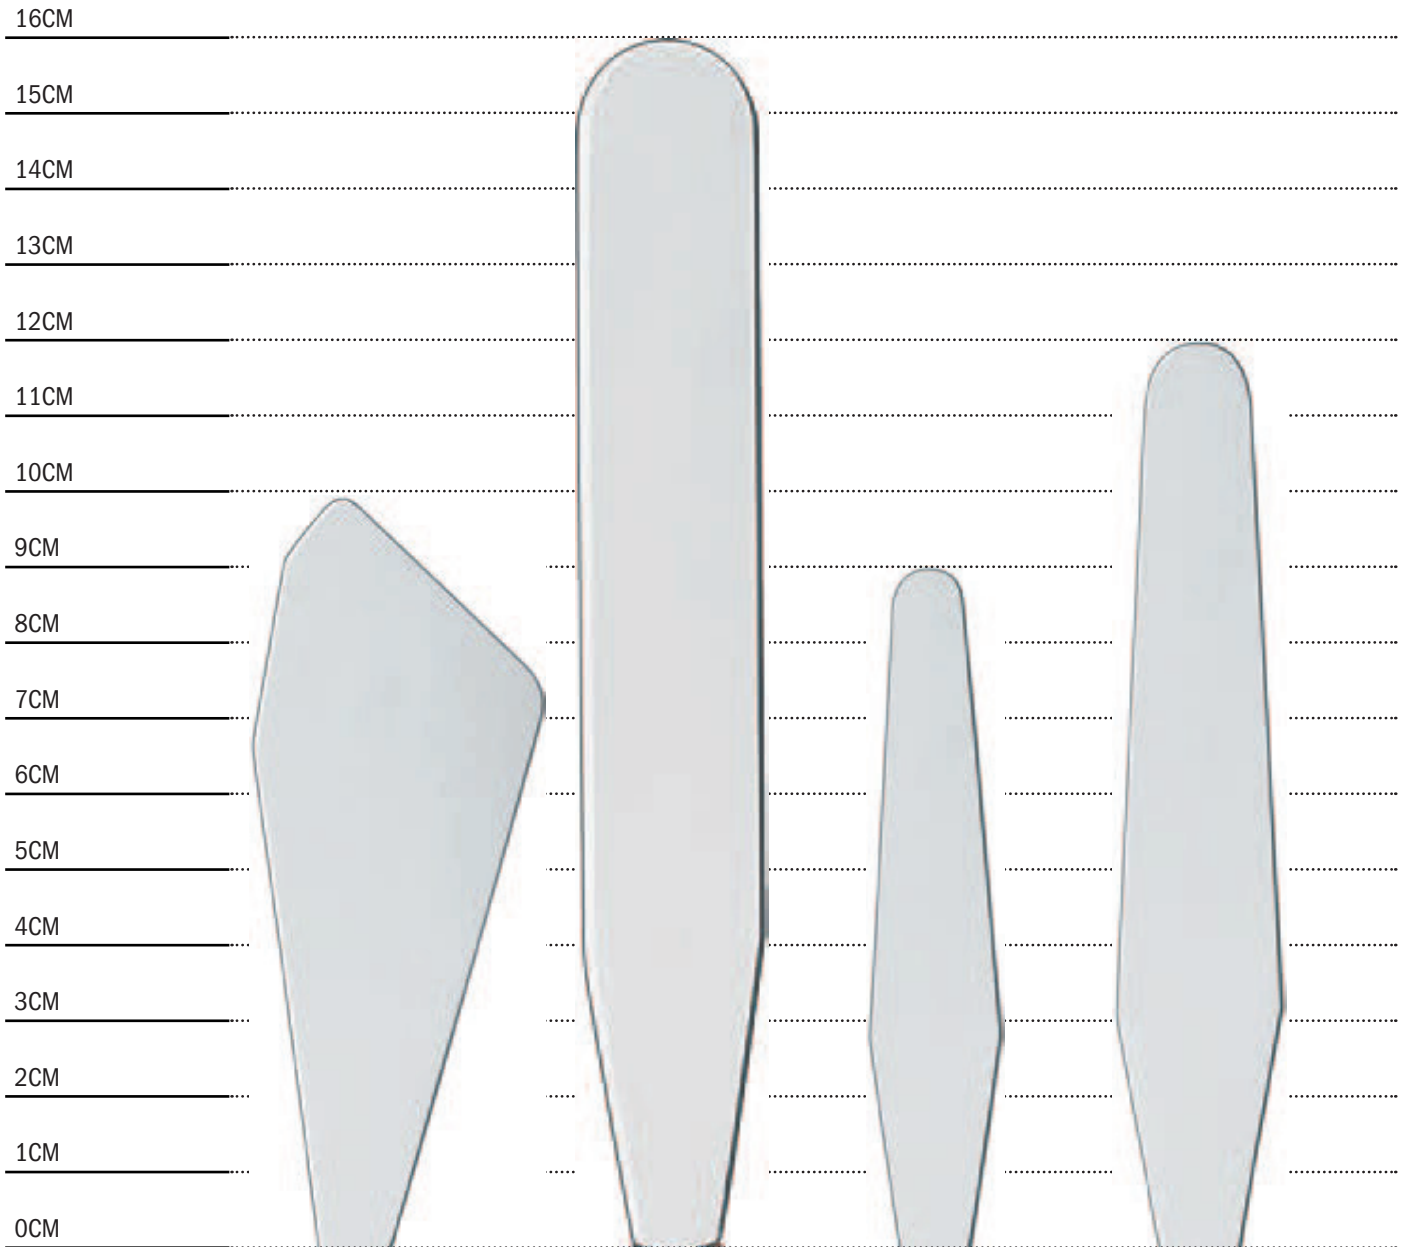

Art Spectrum® Palette & Painting Knives

Art Spectrum® Painting and Palette Knives are a professional quality European made range with hand ground hardened steel blades in a black burnished finish. The handle is made of Olive wood and has a polished brass ferrule.

BLADE LENGTH	6CM	7CM	7CM	6CM	4CM	6CM
	MOQ 6	MOQ 6	MOQ 6	MOQ 6	MOQ 6	MOQ 6
	PN1	PN2	PN3	PN4	PN5	PN6

Art Spectrum® Palette & Painting Knives

BLADE LENGTH	7CM	8CM	7CM	9CM	6CM
	MOQ 6	MOQ 6	MOQ 6	MOQ 6	MOQ 6
	1005	1007	1008	1023	1027

Art Spectrum® Palette & Painting Knives

BLADE LENGTH	10CM	5CM	3CM	4CM
	MOQ 6	MOQ 6	MOQ 6	MOQ 6
	1028	1080	1081	1090

Art Spectrum® Palette & Painting Knives

BLADE LENGTH	10CM	16CM	9CM	10CM
	MOQ 6	MOQ 6	MOQ 6	MOQ 6
	1000	1044	1047	1048

Art Spectrum® Palette & Painting Knives

BLADE LENGTH	12CM	13CM	11CM	CRANKED 10CM	CRANKED 10CM
	MOQ 6	MOQ 6	MOQ 6	MOQ 6	MOQ 6
	1049	1056	1111	1048	1053